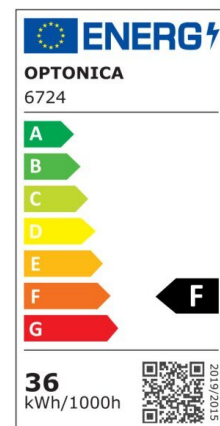

LED Waterproof Fixture

Power

36W

Light color

White
Light
(WH)

CE

RoHS

Technical specifications

Catalog number	6723
Beam angle	180°
Brand	Optonica
Color Code	860
Color Designation	White Light (WH)
Correlated Color Temperature	6000K
Dimmable	No
EAN Code	3800156667235
Energy Consumption	36 kWh/1000h
Energy Efficiency Label	F
Flux	3600 lm
FLUX per watt	100lm/W
Input voltage	AC220-240V
Instant On	0.1s
IP	65
Life span	25 000 Hours
Lumen maintenance at end of service life	70%
Material	PC
Mercury Free	Yes
On/Off Cycles	100 000x

Operating Frequency	50-60Hz
Others	Fast M12 Cable Gland, Stainless steel clips
Power	36W
Power Factor	0.5
Product Code	OT36-A1
Ra ≥	80
Size of product	1250x74x42.5 mm
Temperature	-20°C / +40°C
Weight of Product	592 gr.