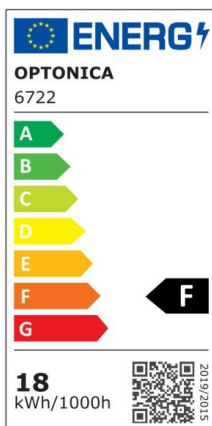

LED Waterproof Fixture

Power

36W

Light color

White
Light
(WH)

CE

RoHS

Technical specifications

Catalog number	6723
Beam angle	180°
Brand	Optonica
Color Code	860
Color Designation	White Light (WH)
Correlated Color Temperature	6000K
Dimmable	No
EAN Code	3800156667235
Energy Consumption	36 kWh/1000h
Energy Efficiency Label	F
Flux	3600 lm
FLUX per watt	100lm/W
Input voltage	AC220-240V
Instant On	0.1s
IP	65
Life span	25 000 Hours
Lumen maintenance at end of service life	70%
Material	PC
Mercury Free	Yes
On/Off Cycles	100 000x