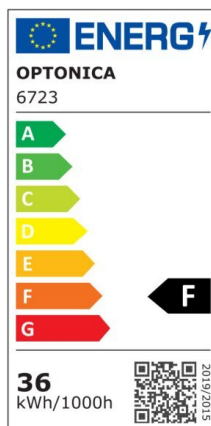

LED Waterproof Fixture

Power

36W

Light color

White
Light
(WH)

CE

RoHS

Technical specifications

Catalog number	6723
Beam angle	180°
Brand	Optonica
Color Code	860
Color Designation	White Light (WH)
Correlated Color Temperature	6000K
Dimmable	No
EAN Code	3800156667235
Energy Consumption	36 kWh/1000h
Energy Efficiency Label	F
Flux	3600 lm
FLUX per watt	100lm/W
Input voltage	AC220-240V
Instant On	0.1s
IP	65
Life span	25 000 Hours
Lumen maintenance at end of service life	70%
Material	PC
Mercury Free	Yes
On/Off Cycles	100 000x

Operating Frequency	50-60Hz
Others	Fast M12 Cable Gland, Stainless steel clips
Power	36W
Power Factor	0.5
Product Code	OT36-A1
Ra ≥	80
Size of product	1250x74x42.5 mm
Temperature	-20°C / +40°C
Weight of Product	592 gr.