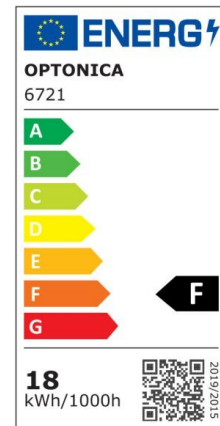

LED Waterproof Fixture

Power

36W

Light color

White
Light
(WH)

CE

RoHS

Technical specifications

Catalog number	6723
Beam angle	180°
Brand	Optonica
Color Code	860
Color Designation	White Light (WH)
Correlated Color Temperature	6000K
Dimmable	No
EAN Code	3800156667235
Energy Consumption	36 kWh/1000h
Energy Efficiency Label	F
Flux	3600 lm
FLUX per watt	100lm/W
Input voltage	AC220-240V
Instant On	0.1s
IP	65
Life span	25 000 Hours
Lumen maintenance at end of service life	70%
Material	PC
Mercury Free	Yes
On/Off Cycles	100 000x

Operating Frequency	50-60Hz
Others	Fast M12 Cable Gland, Stainless steel clips
Power	36W
Power Factor	0.5
Product Code	OT36-A1
Ra ≥	80
Size of product	1250x74x42.5 mm
Temperature	-20°C / +40°C
Weight of Product	592 gr.