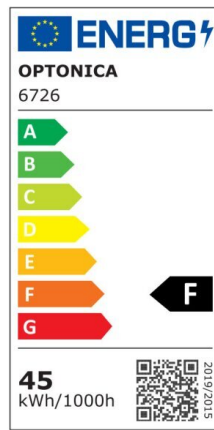

LED Waterproof Fixture

Power

36W

Light color

White
Light
(WH)

CE

RoHS

Technical specifications

Catalog number	6723
Beam angle	180°
Brand	Optonica
Color Code	860
Color Designation	White Light (WH)
Correlated Color Temperature	6000K
Dimmable	No
EAN Code	3800156667235
Energy Consumption	36 kWh/1000h
Energy Efficiency Label	F
Flux	3600 lm
FLUX per watt	100lm/W
Input voltage	AC220-240V
Instant On	0.1s
IP	65
Life span	25 000 Hours
Lumen maintenance at end of service life	70%
Material	PC
Mercury Free	Yes
On/Off Cycles	100 000x

Operating Frequency	50-60Hz
Others	Fast M12 Cable Gland, Stainless steel clips
Power	36W
Power Factor	0.5
Product Code	OT36-A1
Ra ≥	80
Size of product	1250x74x42.5 mm
Temperature	-20°C / +40°C
Weight of Product	592 gr.