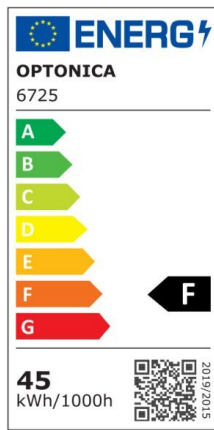

LED Waterproof Fixture

Power

36W

Light color

White
Light
(WH)

CE

RoHS

Technical specifications

Catalog number	6723
Beam angle	180°
Brand	Optonica
Color Code	860
Color Designation	White Light (WH)
Correlated Color Temperature	6000K
Dimmable	No
EAN Code	3800156667235
Energy Consumption	36 kWh/1000h
Energy Efficiency Label	F
Flux	3600 lm
FLUX per watt	100lm/W
Input voltage	AC220-240V
Instant On	0.1s
IP	65
Life span	25 000 Hours
Lumen maintenance at end of service life	70%
Material	PC
Mercury Free	Yes
On/Off Cycles	100 000x

Operating Frequency	50-60Hz
Others	Fast M12 Cable Gland, Stainless steel clips
Power	36W
Power Factor	0.5
Product Code	OT36-A1
Ra ≥	80
Size of product	1250x74x42.5 mm
Temperature	-20°C / +40°C
Weight of Product	592 gr.