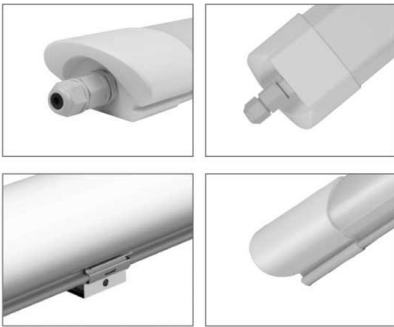

## LED Waterproof Fixture

Power

45W

Light color

White  
Light  
(WH)

CE

RoHS

## Technical specifications

Catalog number	6725
Beam angle	180°
Brand	Optonica
Color Code	860
Color Designation	White Light (WH)
Correlated Color Temperature	6000K
Dimmable	No
EAN Code	3800156667259
Energy Consumption	45 kWh/1000h
Energy Efficiency Label	F
Flux	4500 lm
FLUX per watt	100lm/W
Input voltage	AC220-240V
Instant On	0.1s
IP	65
Life span	25 000 Hours
Lumen maintenance at end of service life	70%
Material	PC
Mercury Free	Yes
On/Off Cycles	100 000x

Operating Frequency	50-60Hz
Others	Fast M12 Cable Gland, Stainless steel clips
Power	45W
Power Factor	0.5
Product Code	OT45-A1
Ra ≥	80
Size of product	1550x74x42.5 mm
Temperature	-20°C / +40°C
Weight of Product	800 gr.