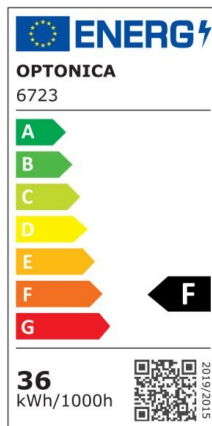

## LED Waterproof Fixture

Power

45W

Light color

White  
Light  
(WH)

CE

RoHS

## Technical specifications

Catalog number	6725
Beam angle	180°
Brand	Optonica
Color Code	860
Color Designation	White Light (WH)
Correlated Color Temperature	6000K
Dimmable	No
EAN Code	3800156667259
Energy Consumption	45 kWh/1000h
Energy Efficiency Label	F
Flux	4500 lm
FLUX per watt	100lm/W
Input voltage	AC220-240V
Instant On	0.1s
IP	65
Life span	25 000 Hours
Lumen maintenance at end of service life	70%
Material	PC
Mercury Free	Yes
On/Off Cycles	100 000x

Operating Frequency	50-60Hz
Others	Fast M12 Cable Gland, Stainless steel clips
Power	45W
Power Factor	0.5
Product Code	OT45-A1
Ra ≥	80
Size of product	1550x74x42.5 mm
Temperature	-20°C / +40°C
Weight of Product	800 gr.