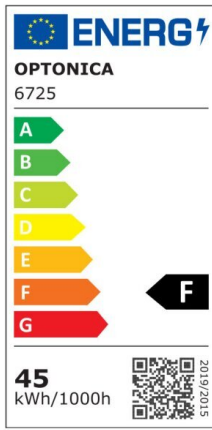

## LED Waterproof Fixture

Power

45W

Light color

White  
Light  
(WH)

CE

RoHS

## Technical specifications

Catalog number	6725
Beam angle	180°
Brand	Optonica
Color Code	860
Color Designation	White Light (WH)
Correlated Color Temperature	6000K
Dimmable	No
EAN Code	3800156667259
Energy Consumption	45 kWh/1000h
Energy Efficiency Label	F
Flux	4500 lm
FLUX per watt	100lm/W
Input voltage	AC220-240V
Instant On	0.1s
IP	65
Life span	25 000 Hours
Lumen maintenance at end of service life	70%
Material	PC
Mercury Free	Yes
On/Off Cycles	100 000x

Operating Frequency	50-60Hz
Others	Fast M12 Cable Gland, Stainless steel clips
Power	45W
Power Factor	0.5
Product Code	OT45-A1
Ra ≥	80
Size of product	1550x74x42.5 mm
Temperature	-20°C / +40°C
Weight of Product	800 gr.