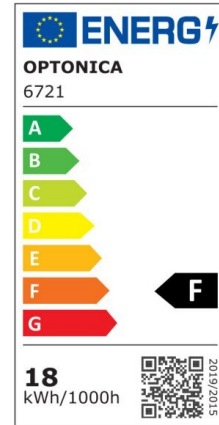

## LED Waterproof Fixture

Power

45W

Light color

White  
Light  
(WH)

CE

RoHS

## Technical specifications

Catalog number	6725
Beam angle	180°
Brand	Optonica
Color Code	860
Color Designation	White Light (WH)
Correlated Color Temperature	6000K
Dimmable	No
EAN Code	3800156667259
Energy Consumption	45 kWh/1000h
Energy Efficiency Label	F
Flux	4500 lm
FLUX per watt	100lm/W
Input voltage	AC220-240V
Instant On	0.1s
IP	65
Life span	25 000 Hours
Lumen maintenance at end of service life	70%
Material	PC
Mercury Free	Yes
On/Off Cycles	100 000x

Operating Frequency	50-60Hz
Others	Fast M12 Cable Gland, Stainless steel clips
Power	45W
Power Factor	0.5
Product Code	OT45-A1
Ra ≥	80
Size of product	1550x74x42.5 mm
Temperature	-20°C / +40°C
Weight of Product	800 gr.