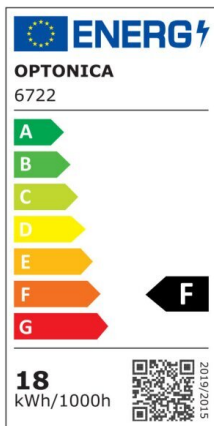

## LED Waterproof Fixture

Power

45W

Light color

White  
Light  
(WH)

CE

RoHS

## Technical specifications

Catalog number	6725
Beam angle	180°
Brand	Optonica
Color Code	860
Color Designation	White Light (WH)
Correlated Color Temperature	6000K
Dimmable	No
EAN Code	3800156667259
Energy Consumption	45 kWh/1000h
Energy Efficiency Label	F
Flux	4500 lm
FLUX per watt	100lm/W
Input voltage	AC220-240V
Instant On	0.1s
IP	65
Life span	25 000 Hours
Lumen maintenance at end of service life	70%
Material	PC
Mercury Free	Yes
On/Off Cycles	100 000x

Operating Frequency	50-60Hz
Others	Fast M12 Cable Gland, Stainless steel clips
Power	45W
Power Factor	0.5
Product Code	OT45-A1
Ra ≥	80
Size of product	1550x74x42.5 mm
Temperature	-20°C / +40°C
Weight of Product	800 gr.