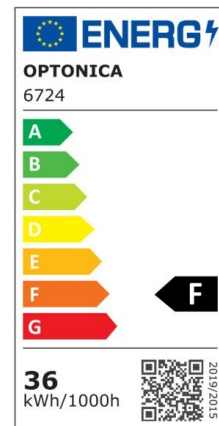

## LED Waterproof Fixture

Power

45W

Light color

White  
Light  
(WH)

CE

RoHS

## Technical specifications

Catalog number	6725
Beam angle	180°
Brand	Optonica
Color Code	860
Color Designation	White Light (WH)
Correlated Color Temperature	6000K
Dimmable	No
EAN Code	3800156667259
Energy Consumption	45 kWh/1000h
Energy Efficiency Label	F
Flux	4500 lm
FLUX per watt	100lm/W
Input voltage	AC220-240V
Instant On	0.1s
IP	65
Life span	25 000 Hours
Lumen maintenance at end of service life	70%
Material	PC
Mercury Free	Yes
On/Off Cycles	100 000x

Operating Frequency	50-60Hz
Others	Fast M12 Cable Gland, Stainless steel clips
Power	45W
Power Factor	0.5
Product Code	OT45-A1
Ra ≥	80
Size of product	1550x74x42.5 mm
Temperature	-20°C / +40°C
Weight of Product	800 gr.