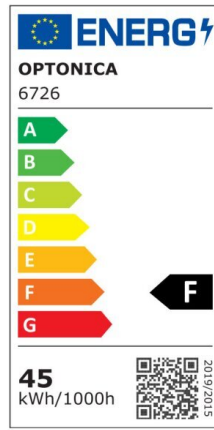

## LED Waterproof Fixture

Power

45W

Light color

White  
Light  
(WH)

CE

RoHS

## Technical specifications

Catalog number	6725
Beam angle	180°
Brand	Optonica
Color Code	860
Color Designation	White Light (WH)
Correlated Color Temperature	6000K
Dimmable	No
EAN Code	3800156667259
Energy Consumption	45 kWh/1000h
Energy Efficiency Label	F
Flux	4500 lm
FLUX per watt	100lm/W
Input voltage	AC220-240V
Instant On	0.1s
IP	65
Life span	25 000 Hours
Lumen maintenance at end of service life	70%
Material	PC
Mercury Free	Yes
On/Off Cycles	100 000x

Operating Frequency	50-60Hz
Others	Fast M12 Cable Gland, Stainless steel clips
Power	45W
Power Factor	0.5
Product Code	OT45-A1
Ra ≥	80
Size of product	1550x74x42.5 mm
Temperature	-20°C / +40°C
Weight of Product	800 gr.